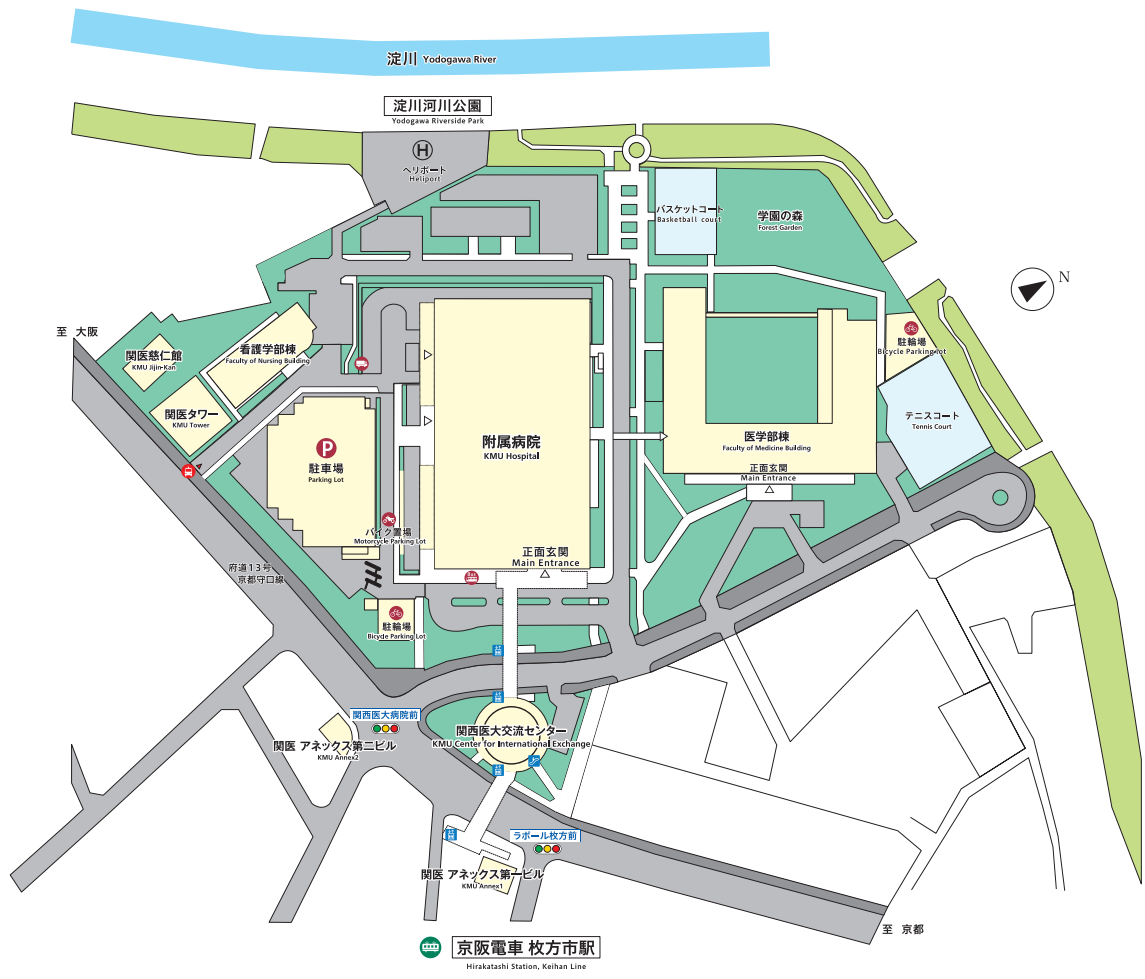

枚方キャンパス (医学部棟・附属病院・看護学部棟・関医タワー)
 Hirakata Campus (Faculty of Medicine Building, KMU Hospital, Faculty of Nursing Building, KMU Tower)

牧野キャンパス (リハビリテーション学部棟)
 Makino Campus (Faculty of Rehabilitation Building)